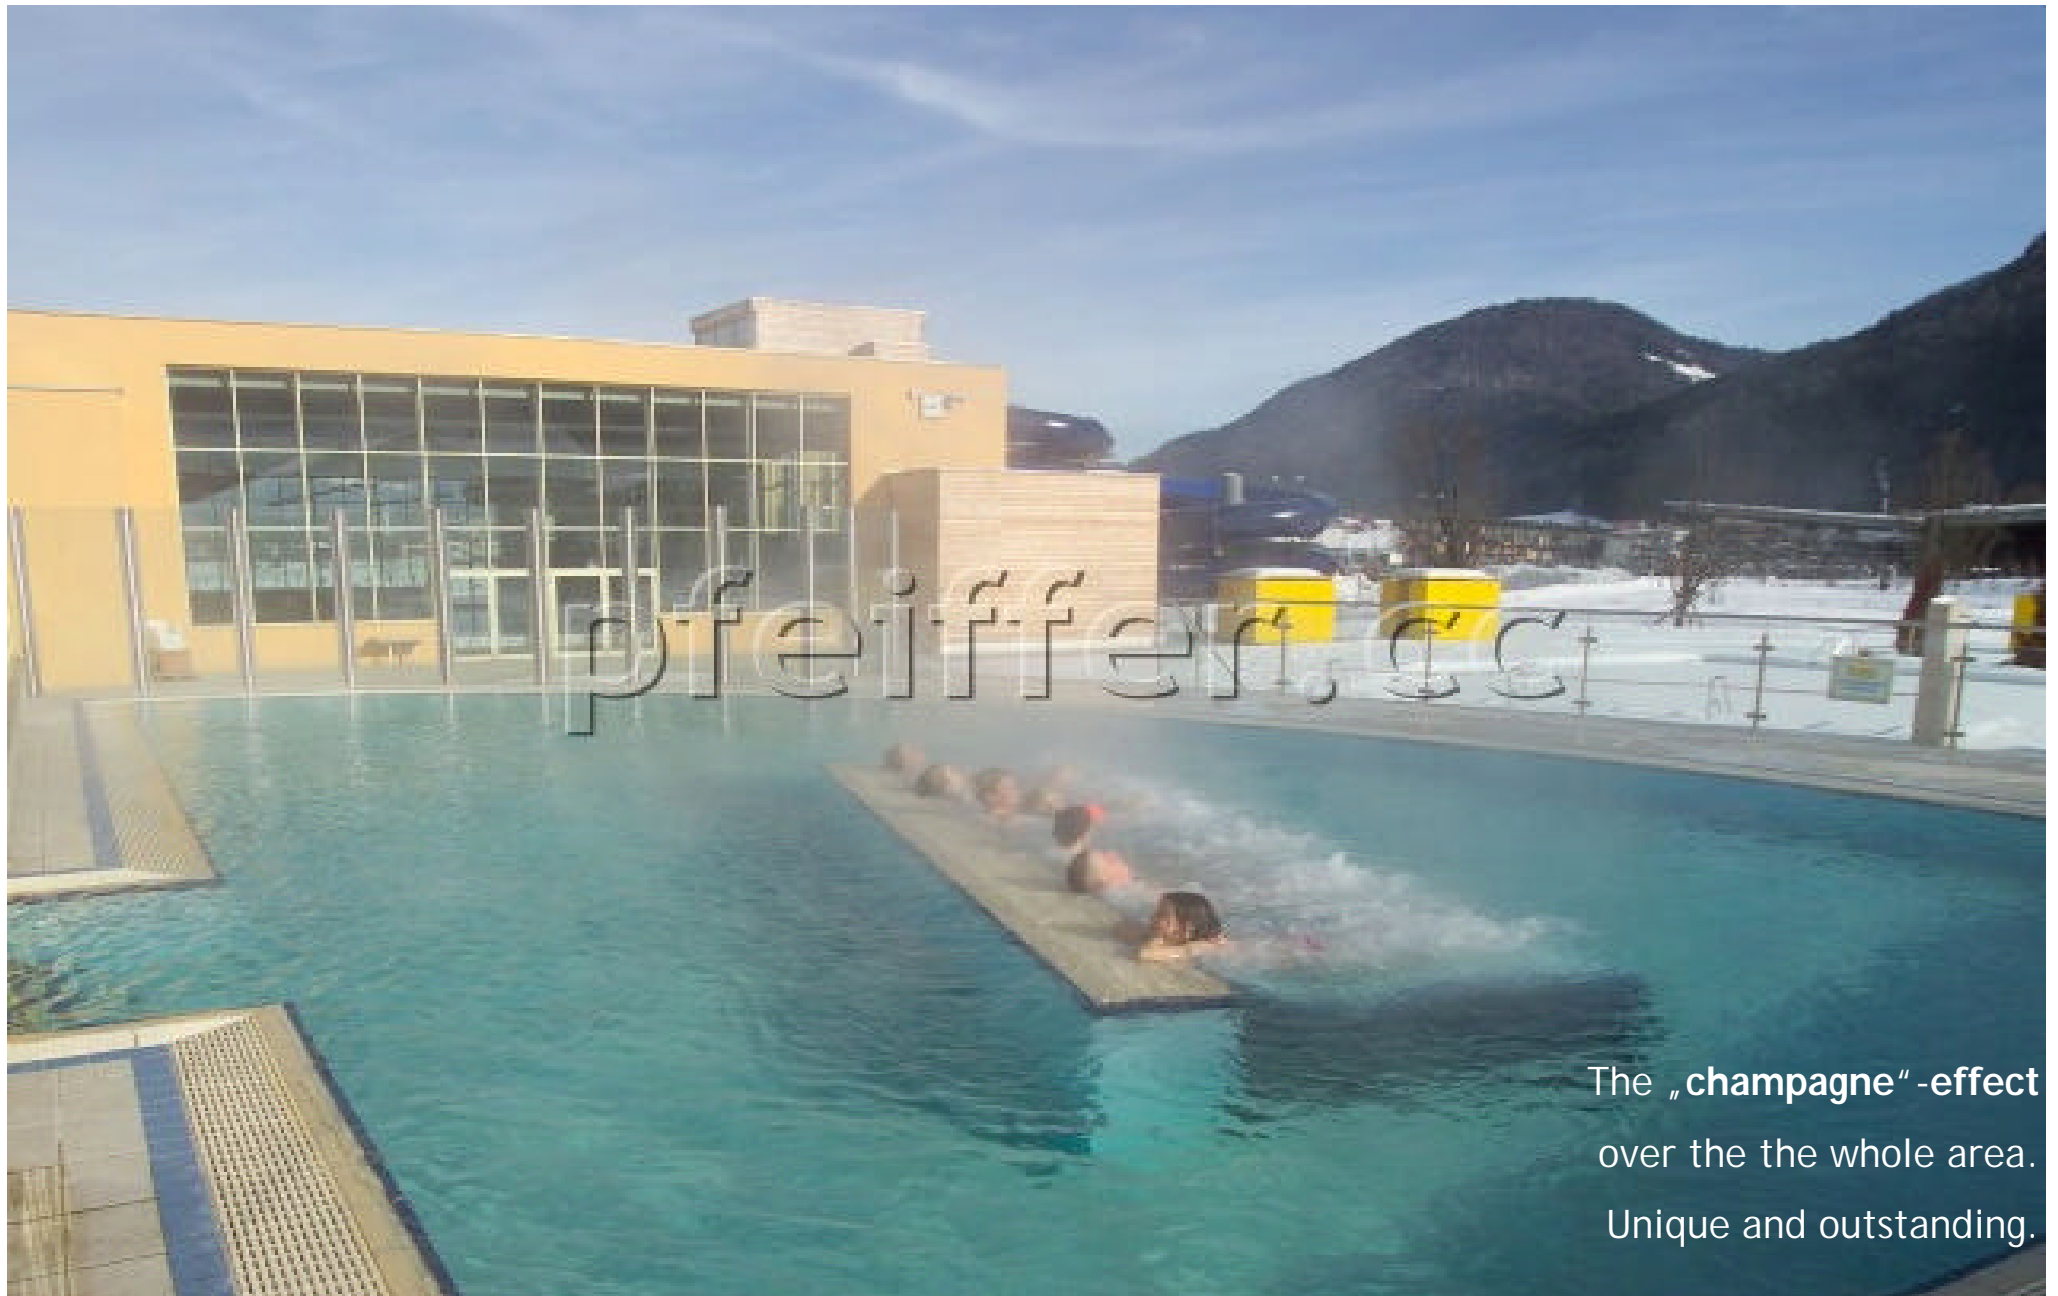

Target #1
was the design and construction of an
air bed with a „champagne“-effect
over the the whole area.

Target #2
was the capability to
improof and force
the attractivity of
existing pools.

The achieved „champagne“-effect

over the the whole area

has been maintained well,
is unique and outstanding.

PfeifferPartner | Introduction
The Air Bed

pfeiffer.cc

We increase the attractiveness
of any pools,
built in any system.

PfeifferPartner is ready
for your needs and your inquiries
to improve the attractiveness of your pools.

pfeiffer.cc

The „champagne“-effect
over the the whole area.
Unique and outstanding.

We increase the attractiveness
of any pool,
built in any system.

pfeiffer.cc

PfeifferPartner offers - based on 20 years experience
a reasonable technical basis and
respectable and reliable values for
investments and operating.