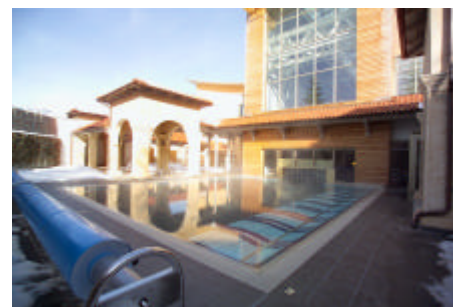

Target #1
was the design and construction of an
air bed with a „champagne“-effect
over the the whole area.

Target #2
was the capability to
improof and force
the attractivity of
existing pools.

The achieved „champagne“-effect

over the the whole area

has been maintained well,
is unique and outstanding.

PfeifferPartner | Introduction
The Air Bed

pfeiffer.cc

We increase the attractiveness
of any pools,
built in any system.

PfeifferPartner is ready
for your needs and your inquiries
to improve the attractiveness of your pools.

pfeiffer.cc

The „champagne“-effect
over the the whole area.
Unique and outstanding.

We increase the attractiveness
of any pool,
built in any system.

pfeiffer.cc

PfeifferPartner offers - based on 20 years experience
a reasonable technical basis and
respectable and reliable values for
investments and operating.