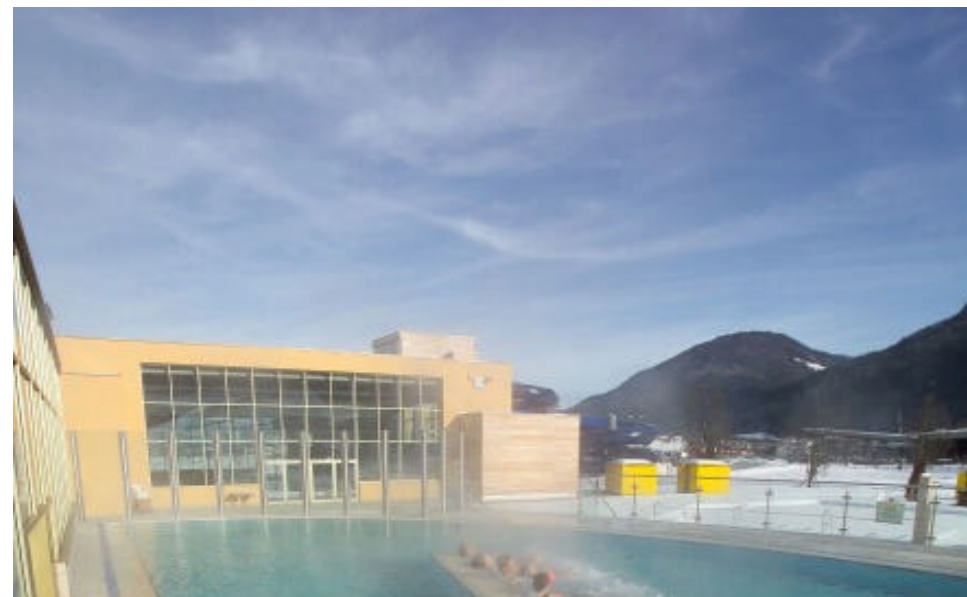

Target #1
was the design and construction of an
air bed with a „champagne“-effect
over the the whole area.

Target #2
was the capability to
improof and force
the attractivity of
existing pools.

The achieved „champagne“-effect

over the the whole area

has been maintained well,
is unique and outstanding.

PfeifferPartner | Introduction
The Air Bed

pfeiffer.cc

We increase the attractiveness
of any pools,
built in any system.

PfeifferPartner is ready
for your needs and your inquiries
to improve the attractiveness of your pools.