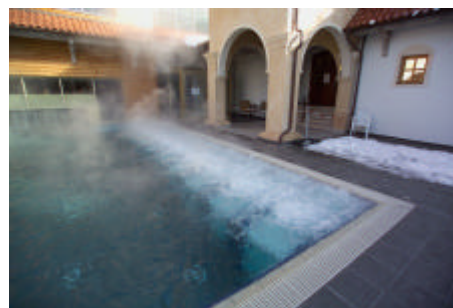

Target #1
was the design and construction of an
air bed with a „champagne“-effect
over the the whole area.

Target #2
was the capability to
improof and force
the attractivity of
existing pools.

The achieved „champagne“-effect

over the the whole area

has been maintained well,
is unique and outstanding.

PfeifferPartner | Introduction
The Air Bed

pfeiffer.cc

We increase the attractiveness
of any pools,
built in any system.

PfeifferPartner is ready
for your needs and your inquiries
to improve the attractiveness of your pools.