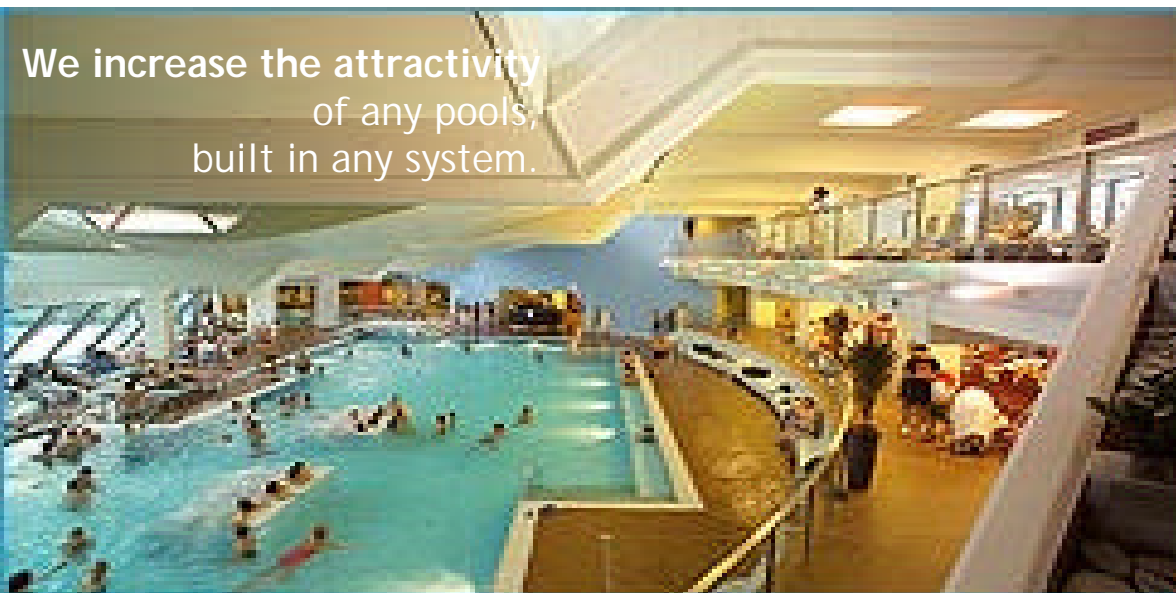

Target #1
was the design and construction of an
air bed with a „champagne“-effect
over the the whole area.

Target #2
was the capability to
improof and force
the attractivity of
existing pools.

The achieved „champagne“-effect

over the the whole area

has been maintained well,
is unique and outstanding.

PfeifferPartner | Introduction
The Air Bed

pfeiffer.cc

We increase the attractiveness
of any pools,
built in any system.

PfeifferPartner is ready
for your needs and your inquiries
to improve the attractiveness of your pools.