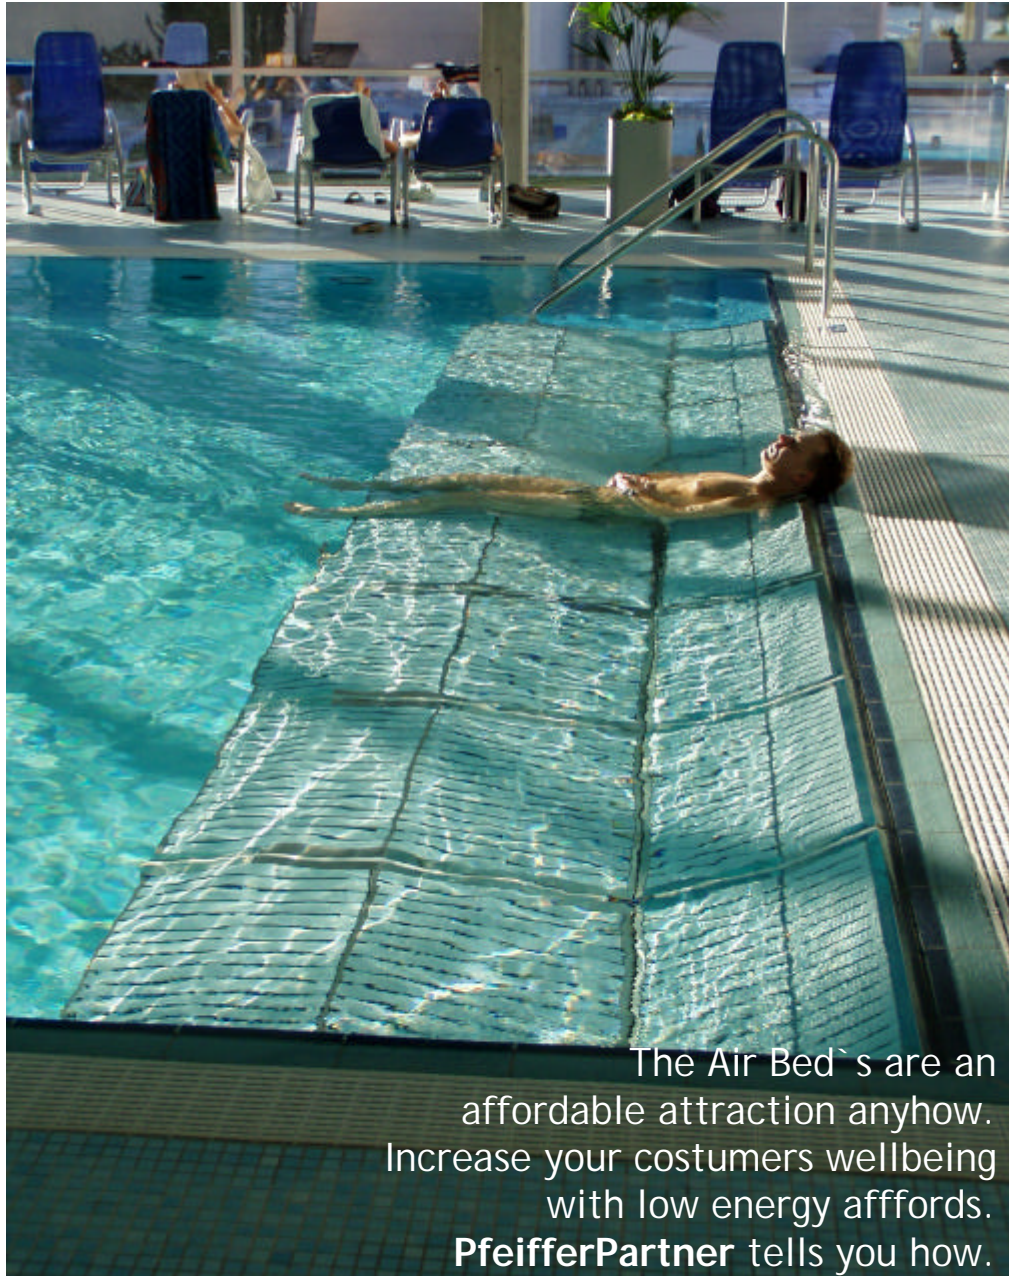

Target #1
was the design and construction of an
air bed with a „champagne“-effect
over the the whole area.

Target #2
was the capability to
improof and force
the attractivity of
existing pools.

The achieved „champagne“-effect

over the the whole area

has been maintained well,
is unique and outstanding.

PfeifferPartner | Introduction
The Air Bed

pfeiffer.cc

We increase the attractiveness
of any pools,
built in any system.

PfeifferPartner is ready
for your needs and your inquiries
to improve the attractiveness of your pools.

pfeiffer.cc

The „champagne“-effect
over the the whole area.
Unique and outstanding.

We increase the attractiveness
of any pool,
built in any system.

pfeiffer.cc

PfeifferPartner offers - based on 20 years experience
a reasonable technical basis and
respectable and reliable values for
investments and operating.