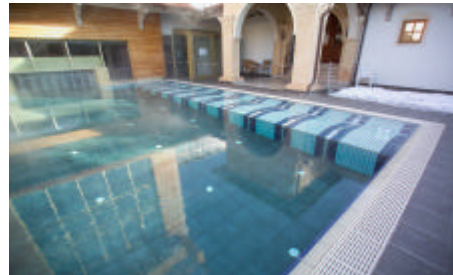

Target #1
was the design and construction of an
air bed with a „champagne“-effect
over the the whole area.

Target #2
was the capability to
improof and force
the attractivity of
existing pools.

The achieved „champagne“-effect

over the the whole area

has been maintained well,
is unique and outstanding.

PfeifferPartner | Introduction
The Air Bed

pfeiffer.cc

We increase the attractiveness
of any pools,
built in any system.

PfeifferPartner is ready
for your needs and your inquiries
to improve the attractiveness of your pools.