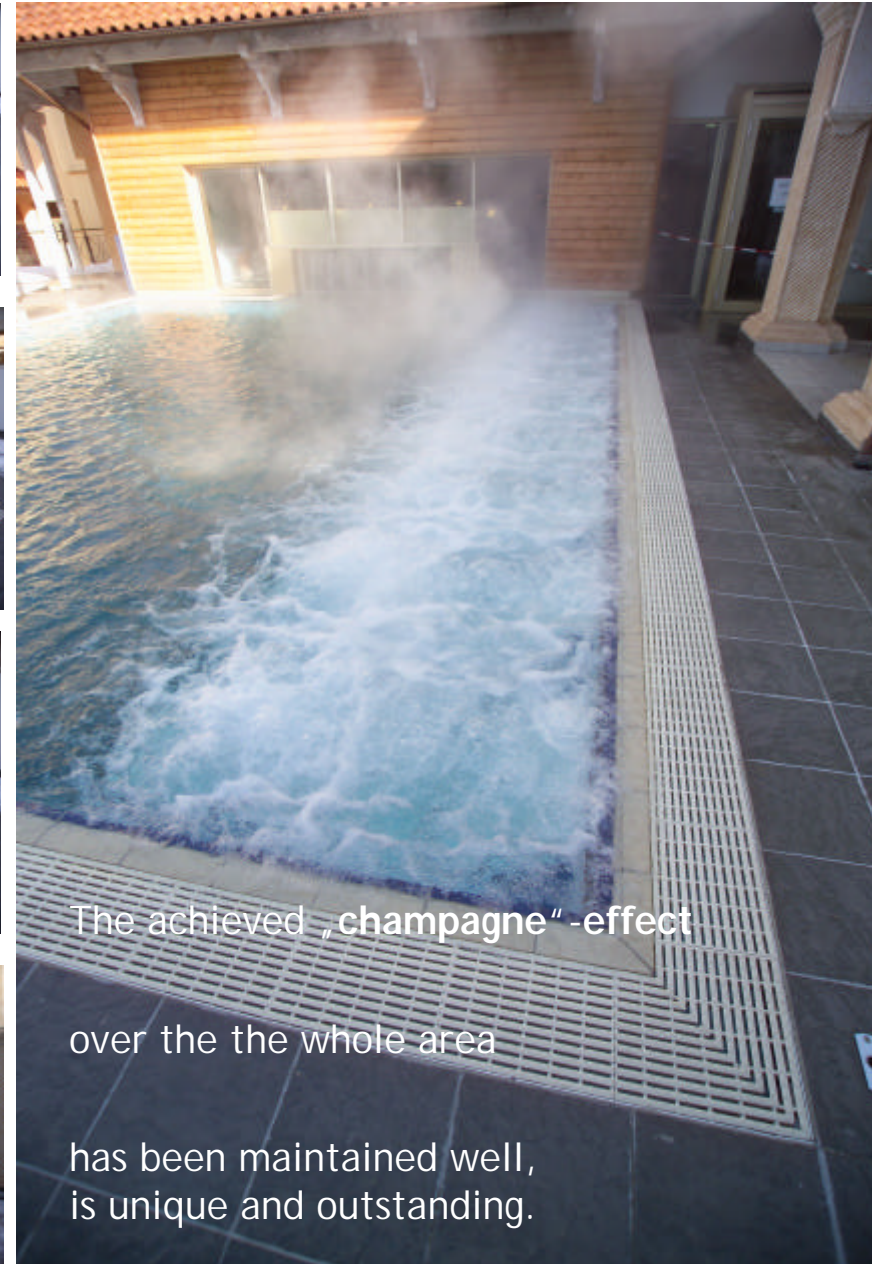

Target #1
was the design and construction of an
air bed with a „champagne“-effect
over the the whole area.

Target #2
was the capability to
improof and force
the attractivity of
existing pools.

The achieved „champagne“-effect